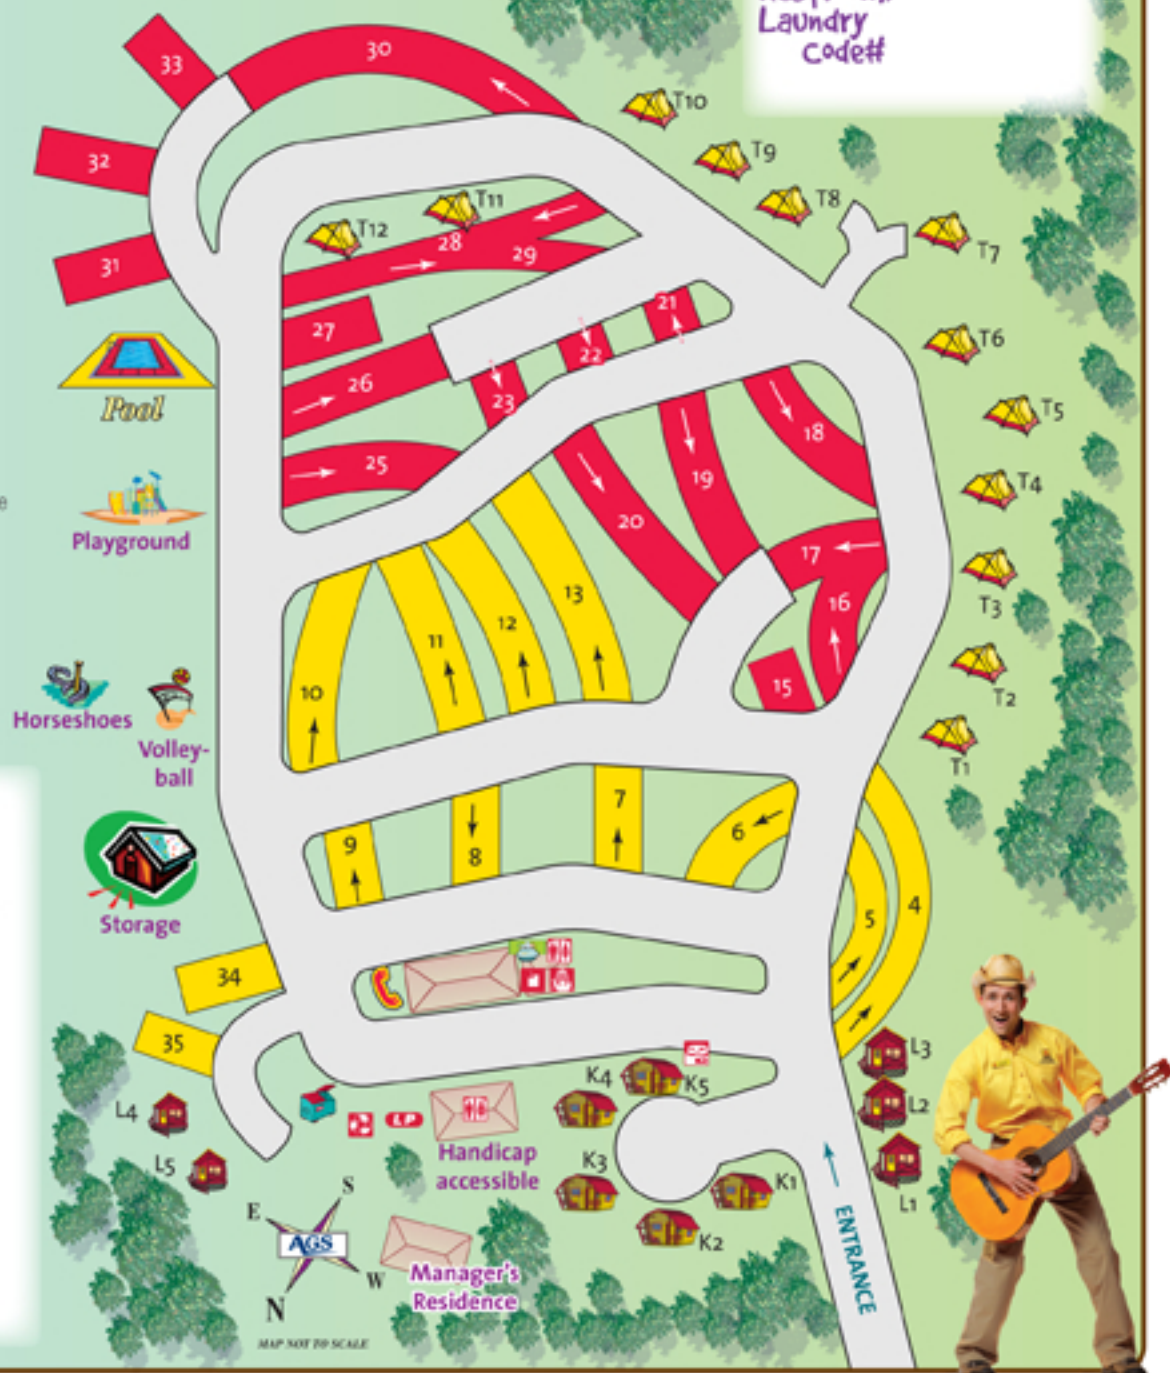

Office Hours:
Shoulder Season
8:00 AM to 8:00 PM
Memorial Day to Labor Day
8:00 AM to 8:00 PM

Check-in Time:
3 PM

Check-out Time:
11 AM

Laundry Open 24 hours
with combination

Pool Hours:
10 AM to 30 minutes
prior to sunset

Bathroom Cleaned:
11 AM - 12:30 PM

Quiet Time:
10 PM - 8 AM
(Please be considerate of
your neighbors when arriving late
or leaving early)

Emergency Numbers:

Medical or Fire
911

Manager
Door Intercom

Legend

-  Full Hook-up Sites
-  Water & Electric Sites
-  Kamping Kabin®
-  Kamping Lodges®
-  Tent Sites
-  Restrooms
-  Showers
-  Laundry
-  Dishwasher
-  Dumpster
-  Dump Station
-  Recycle

K-9 Park

Basketball

Tetherball

Volleyball

Your
Site #

Restroom/
Laundry
Code#

MAP NOT TO SCALE